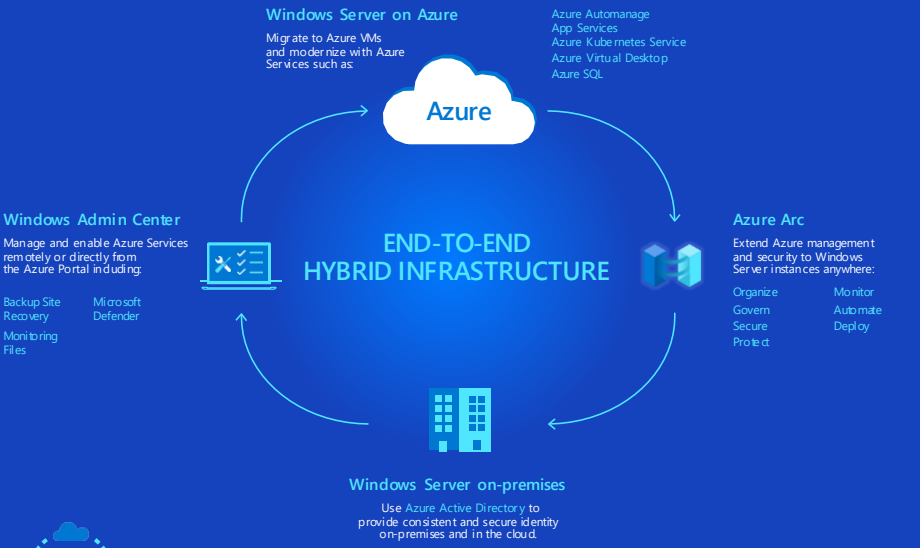

Take advantage of cloud innovations for on-premises workloads

Modernize your workloads with new and improved features on Azure

- Use Azure Automanage to simplify IT management with optimized, automated operations.
- Manage Windows Servers with Windows Admin Center straight from the Azure Portal.
- Enable secure remote work by deploying virtual desktops and apps quickly and easily with Azure Virtual Desktop.
- Gain flexibility and consistency with native .NET support in App Service and Azure Kubernetes Service.