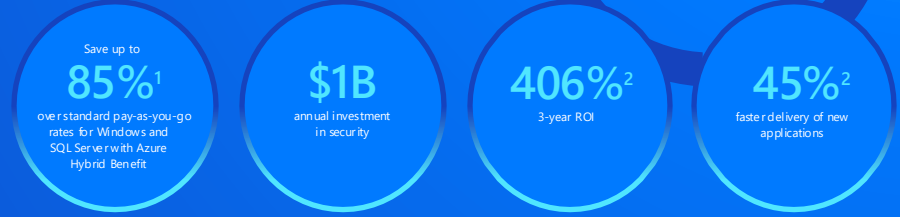

# Migrate to Azure with confidence

Maximize your Windows Server value with a trusted Microsoft partner.

We can help you navigate the complexities of cloud adoption, optimizing your investments and reducing implementation risks to unlock the full value and security capabilities of Azure. Our services include:

## Bring existing Windows Server and SQL Server licenses to Azure

With Azure Hybrid Benefit, you can maximize your existing investments and transition to the cloud at your own pace.

Reduce risk and increase savings across cloud and hybrid environments. Migrate to Azure and get **3 years of free extended security updates** for your 2012/R2 workloads (end of support was 10/10/2023).