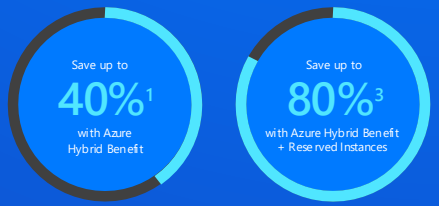

# Migrate to Azure with confidence

Maximize your Windows Server value with a trusted Microsoft partner.

We can help you navigate the complexities of cloud adoption, optimizing your investments and reducing implementation risks to unlock the full value and security capabilities of Azure. Our services include:

## Bring existing Windows Server and SQL Server licenses to Azure

With Azure Hybrid Benefit, you can maximize your existing investments and transition to the cloud at your own pace.

Reduce risk and increase savings across cloud and hybrid environments. Migrate to Azure and get **3 years of free extended security updates** for your 2012/R2 workloads (end of support was 10/10/2023).